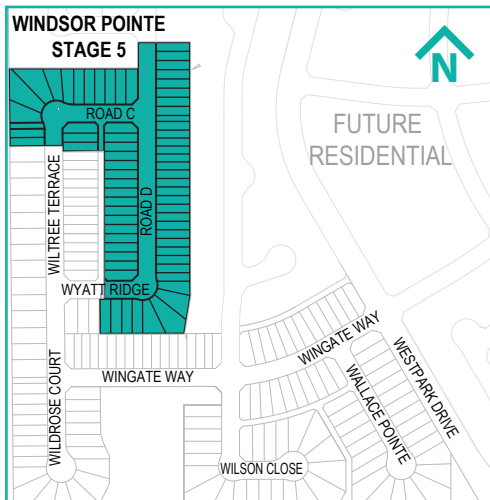

windsor pointe

Stage 5

Legend

- House Width in Feet
- Lot Frontage in Metres
- Garage Location
- Light Standard
- Power Pedestal/Communication Box
- Power Transformer
- Fire Hydrant
- Wood Fence
- Chain Link Fence
- Trees
- Single Family
- Single Family Lane
- Semi-Detached

November 25, 2021

This plan is conceptual and is for marketing purposes only and is subject to change without notice. All information shown should be confirmed through approved plans for this area.